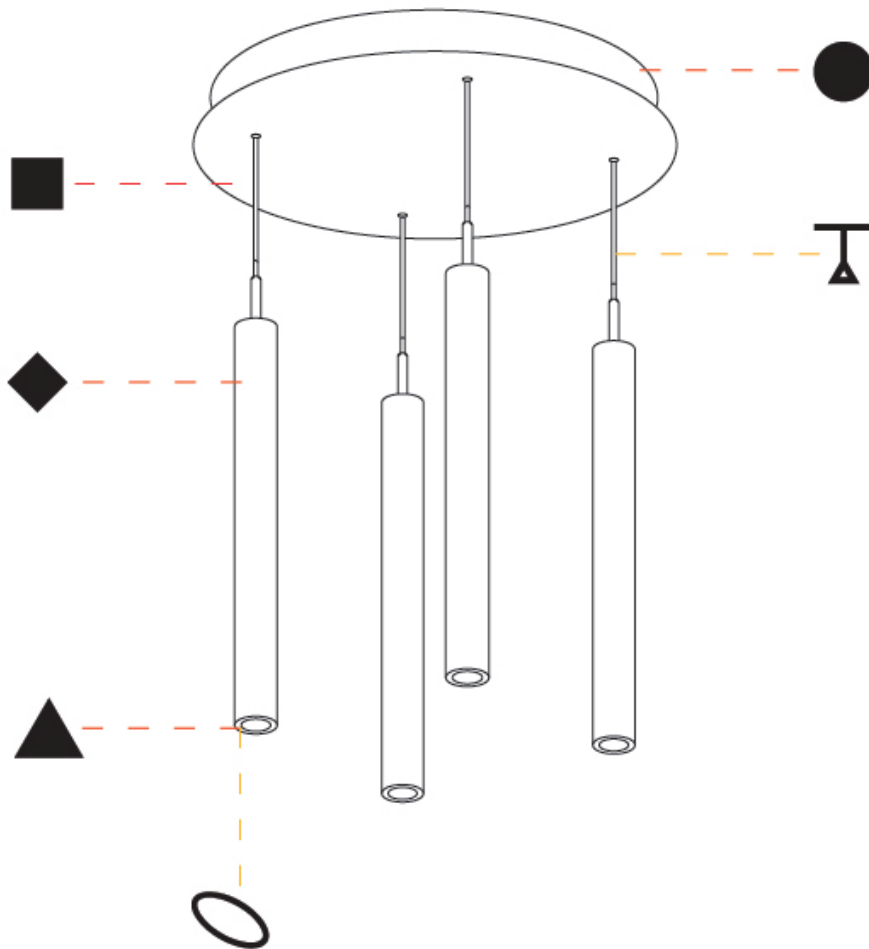

G-MINI ROUND HANGOVER SUSPENSION

A300627-

PROJECT	_____
TYPE	_____
SPECIFIER	_____
QUANTITY	_____
DATE	_____